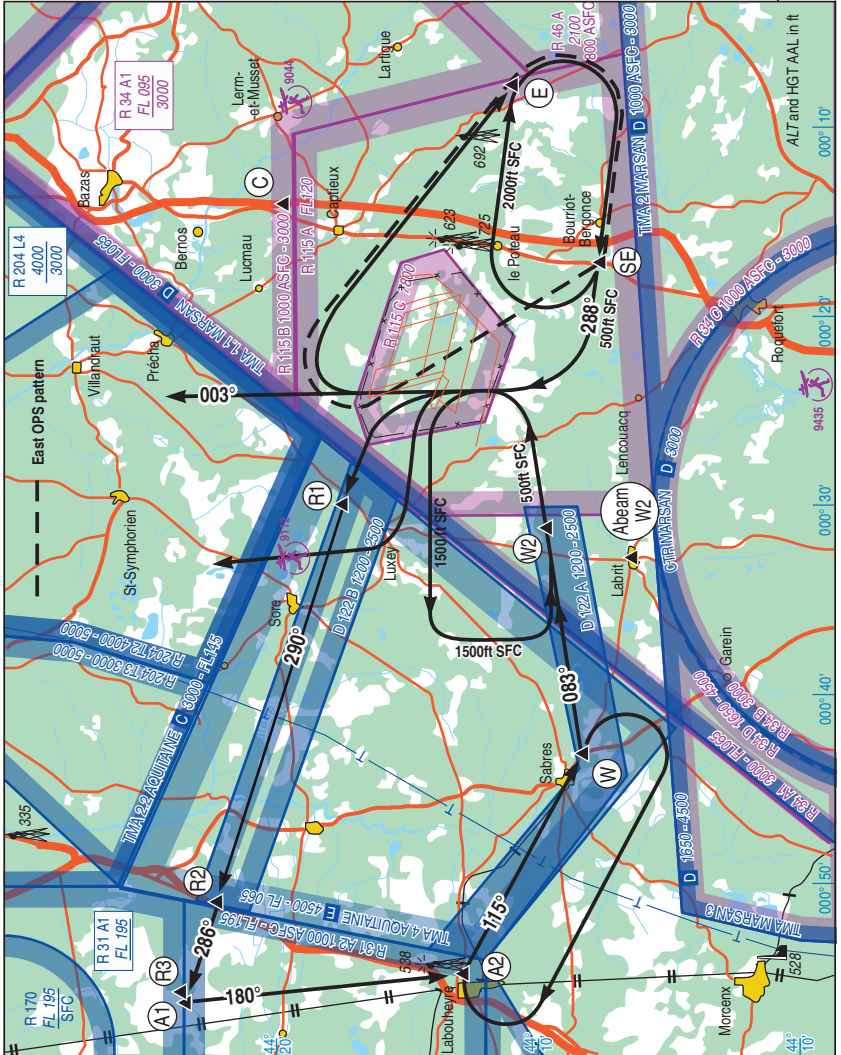

SAFARI : 399.650 (P) 378.950 (S) 339.275  
143.975 (P) 142.550 (S)  
MARCO : 242.200 (P)

VAR  
2°E  
(20)

ROUTES

CHG : Sup R91.

01 CAPTIEUX

FIRING RANGES

25 MAR 2021

SAFARI : 399.650 (P) 378.950 (S) 339.275  
143.975 (P) 142.550 (S)  
MARCO : 242.200 (P)

VAR  
0°E  
(20)

- G1 : TC 22
- G2 : RUE 5 1500m
- G3 : TE21 1200m
- G4 : RUE 8 1500m
- G5 : RUE 14 1500m
- G6 : TC23
- G7 : MR21

**INSTRUCTIONS**

Slot reservation is mandatory for use of CAPTIEUX firing range .  
 Aircrew must have a very high knowledge of Range Orders document.  
 Use SAFARI secondary FREQ for initial contact