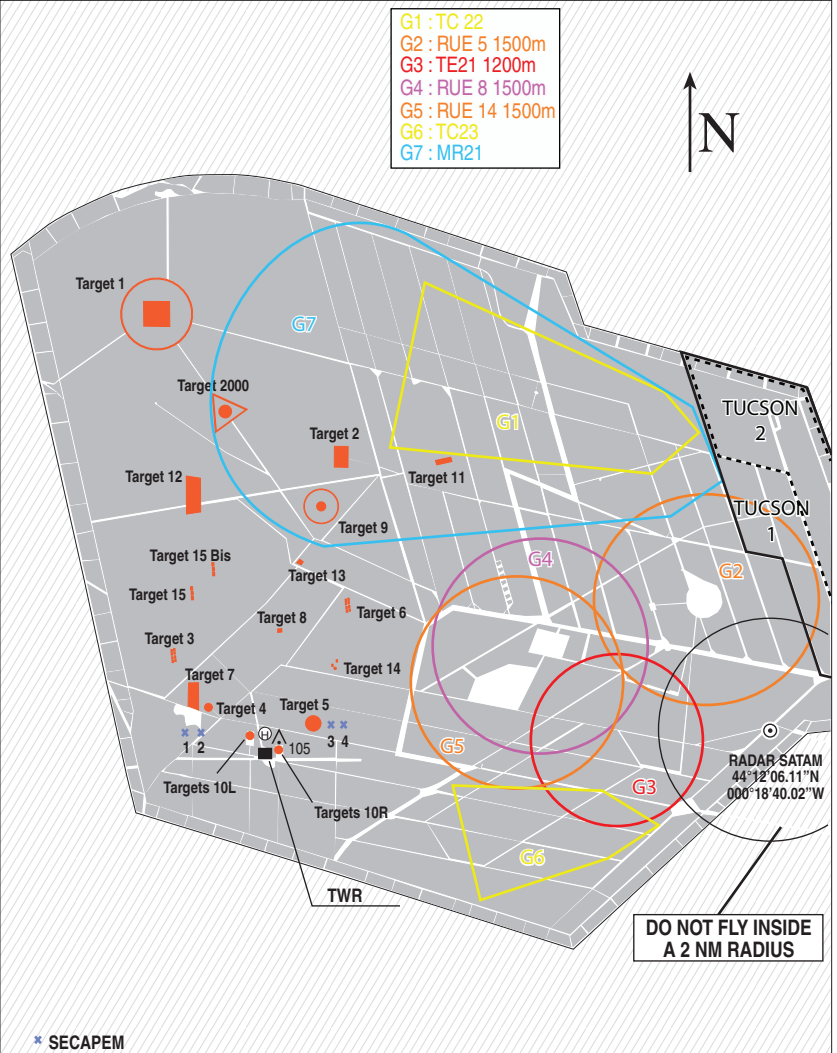

SAFARI : 399.650 (P) 378.950 (S) 339.275  
143.975 (P) 142.550 (S)  
MARCO : 242.200 (P)

VAR  
2°E  
(20)

ROUTES

CHG : Sup R91.

01 CAPTIEUX

FIRING RANGES

25 MAR 2021

SAFARI : 399.650 (P) 378.950 (S) 339.275  
143.975 (P) 142.550 (S)  
MARCO : 242.200 (P)

VAR  
0°E  
(20)

- G1 : TC 22
- G2 : RUE 5 1500m
- G3 : TE21 1200m
- G4 : RUE 8 1500m
- G5 : RUE 14 1500m
- G6 : TC23
- G7 : MR21

**INSTRUCTIONS**

Slot reservation is mandatory for use of CAPTIEUX firing range .  
 Aircrew must have a very high knowledge of Range Orders document.  
 Use SAFARI secondary FREQ for initial contact