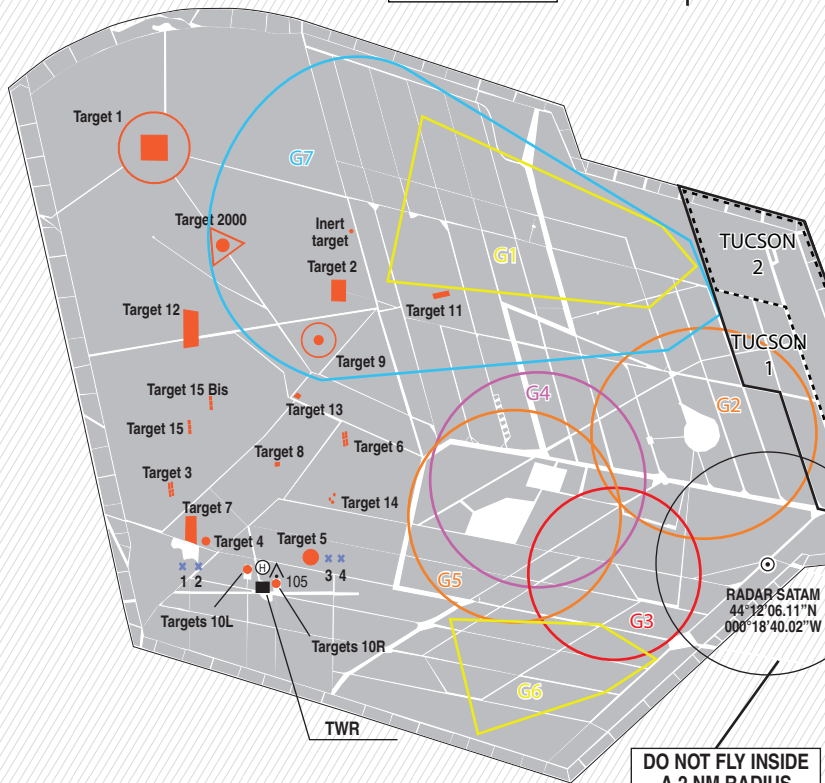

SAFARI : 399.650 (P) 378.950 (S) 339.275
143.975 (P) 142.550 (S)
MARCO : 242.200 (P)

VAR
2°E
(20)

ROUTES

CHG : Sup R91.

01 CAPTIEUX

FIRE RANGES

07 SEP 2023

02 CAPTIEUX AIR TO GROUND TARGETS

SAFARI : 399.650 (P) 378.950 (S) 339.275
 143.975 (P) 142.550 (S)
 MARCO : 242.200 (P)

VAR
 0°E
 (20)

- G1 : TC 22
- G2 : RUE 5 1500m
- G3 : TE21 1200m
- G4 : RUE 8 1500m
- G5 : RUE 14 1500m
- G6 : TC23
- G7 : MR21

**DO NOT FLY INSIDE
 A 2 NM RADIUS**

* SECAPEM

INSTRUCTIONS

Slot reservation is mandatory for use of CAPTIEUX firing range .
 Aircrew must have a very high knowledge of Range Orders document.
 Use SAFARI secondary FREQ for initial contact